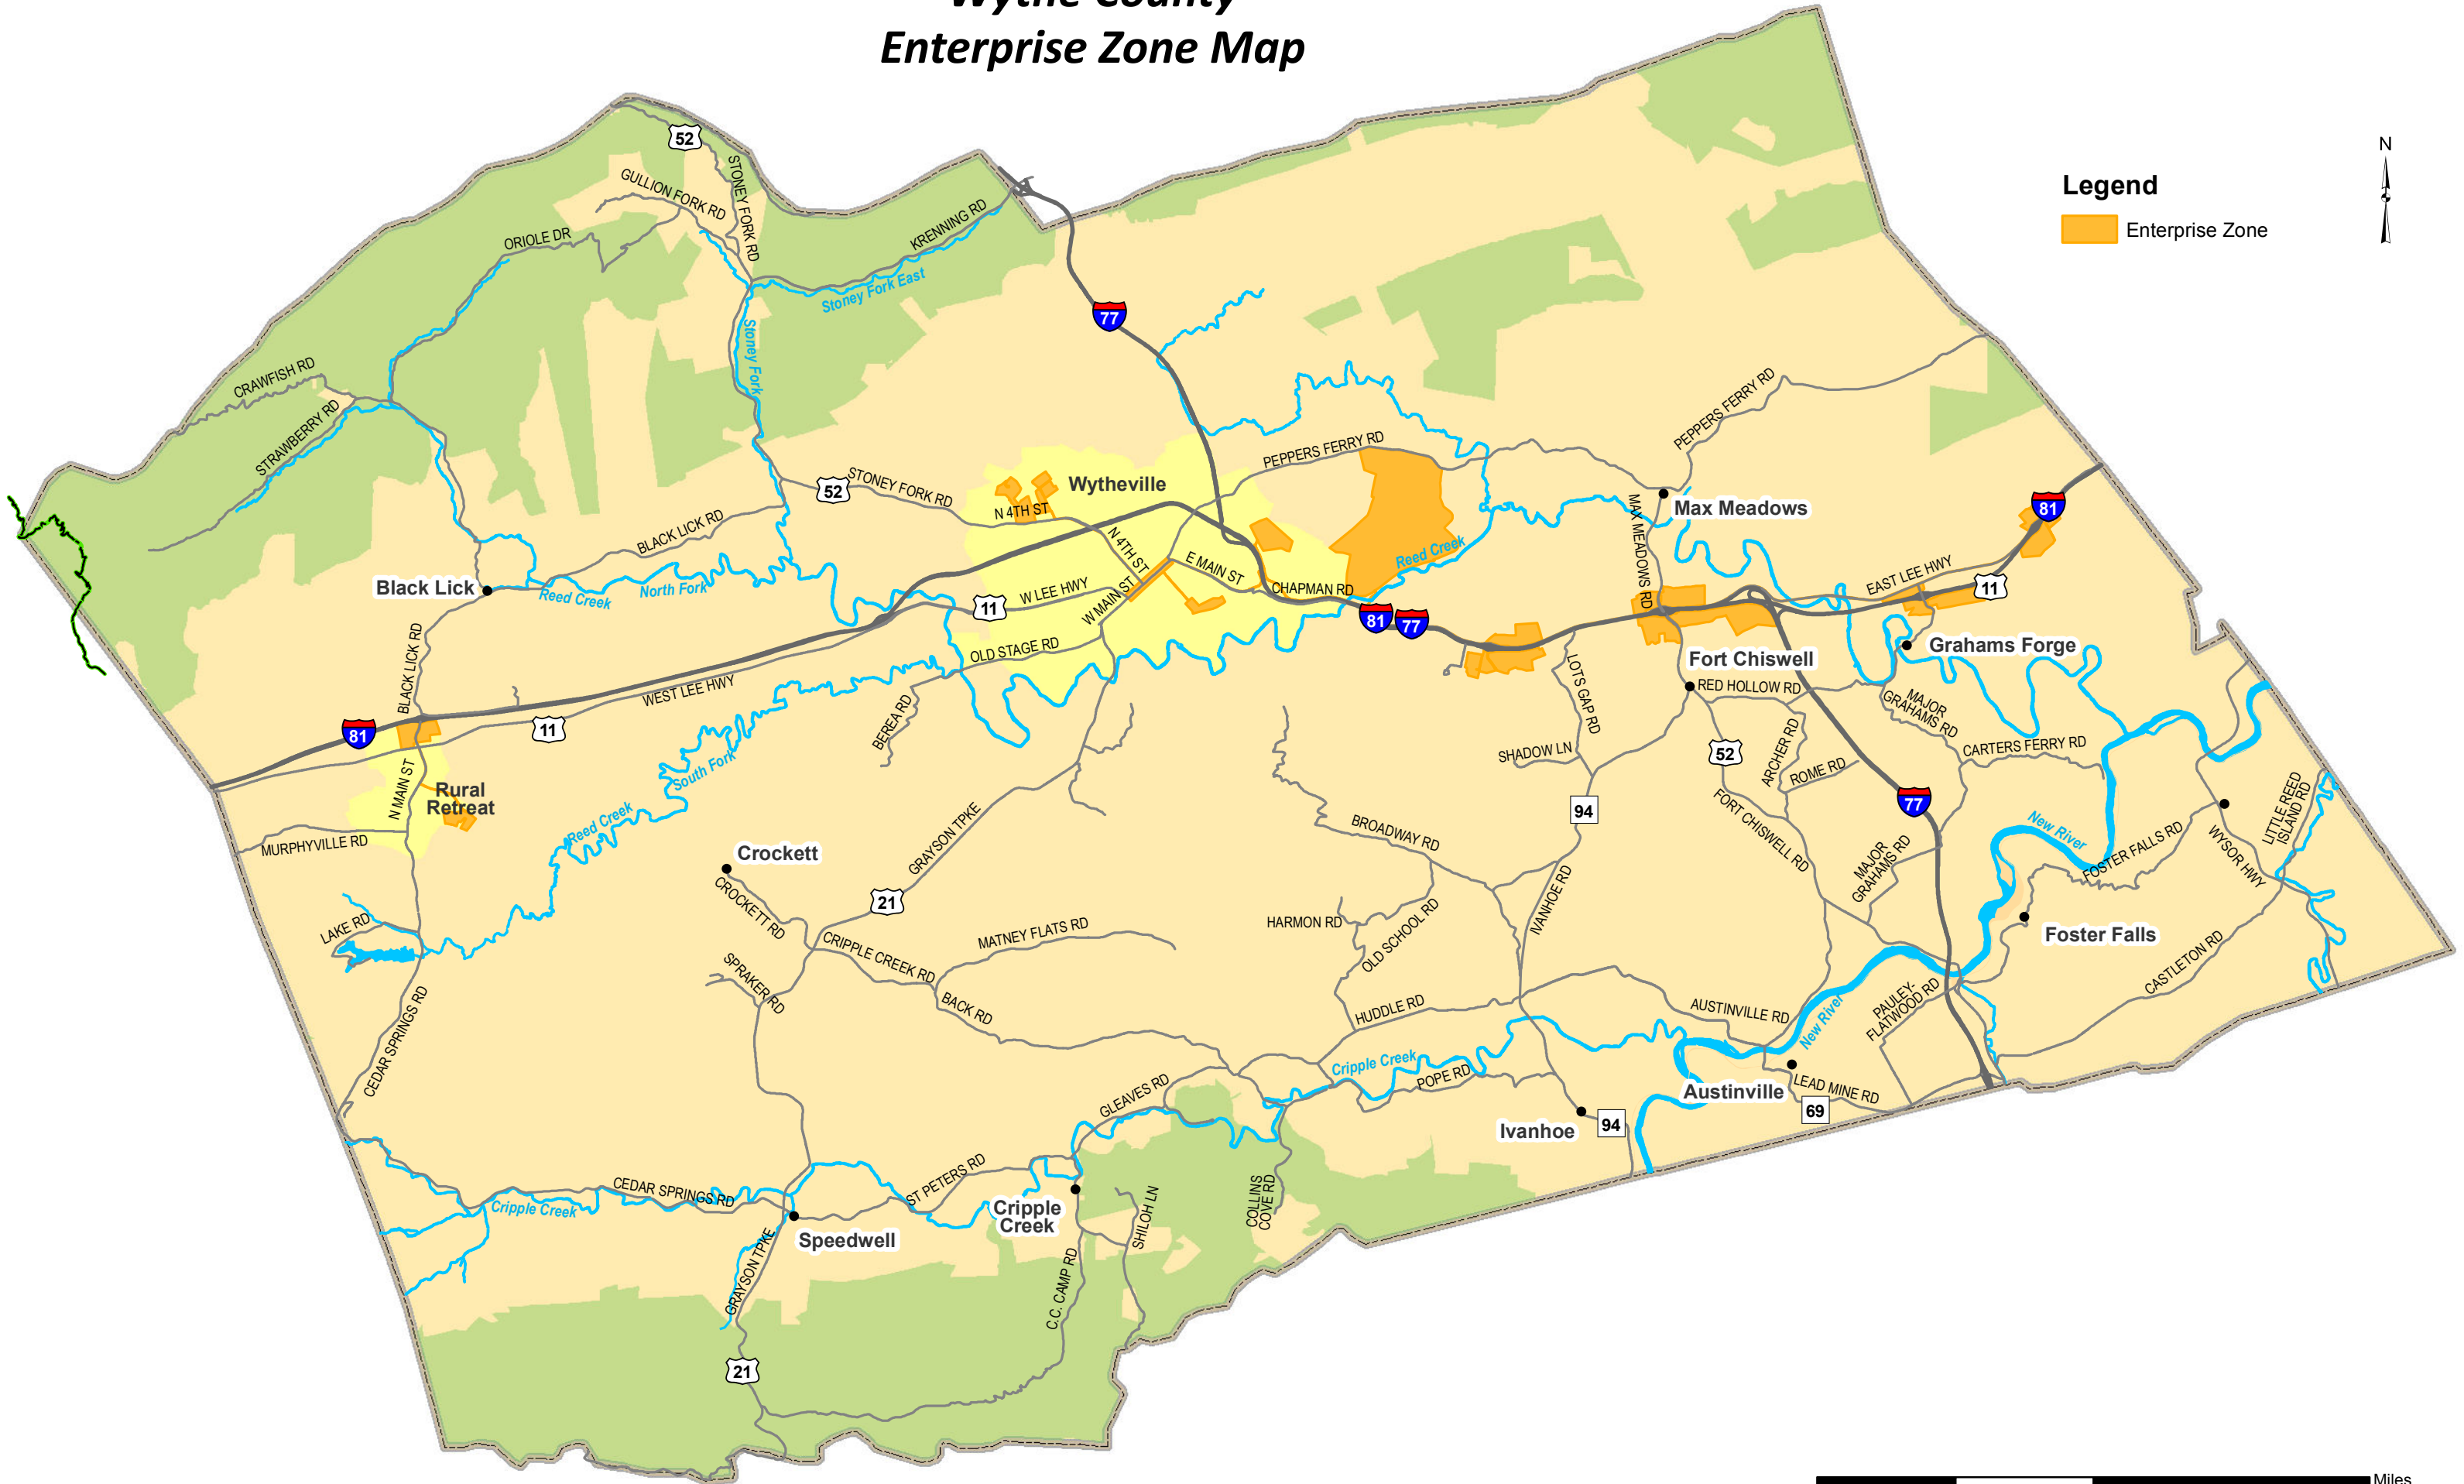

Wythe County Enterprise Zone Map

Legend

 Enterprise Zone

0 2 4 8 Miles